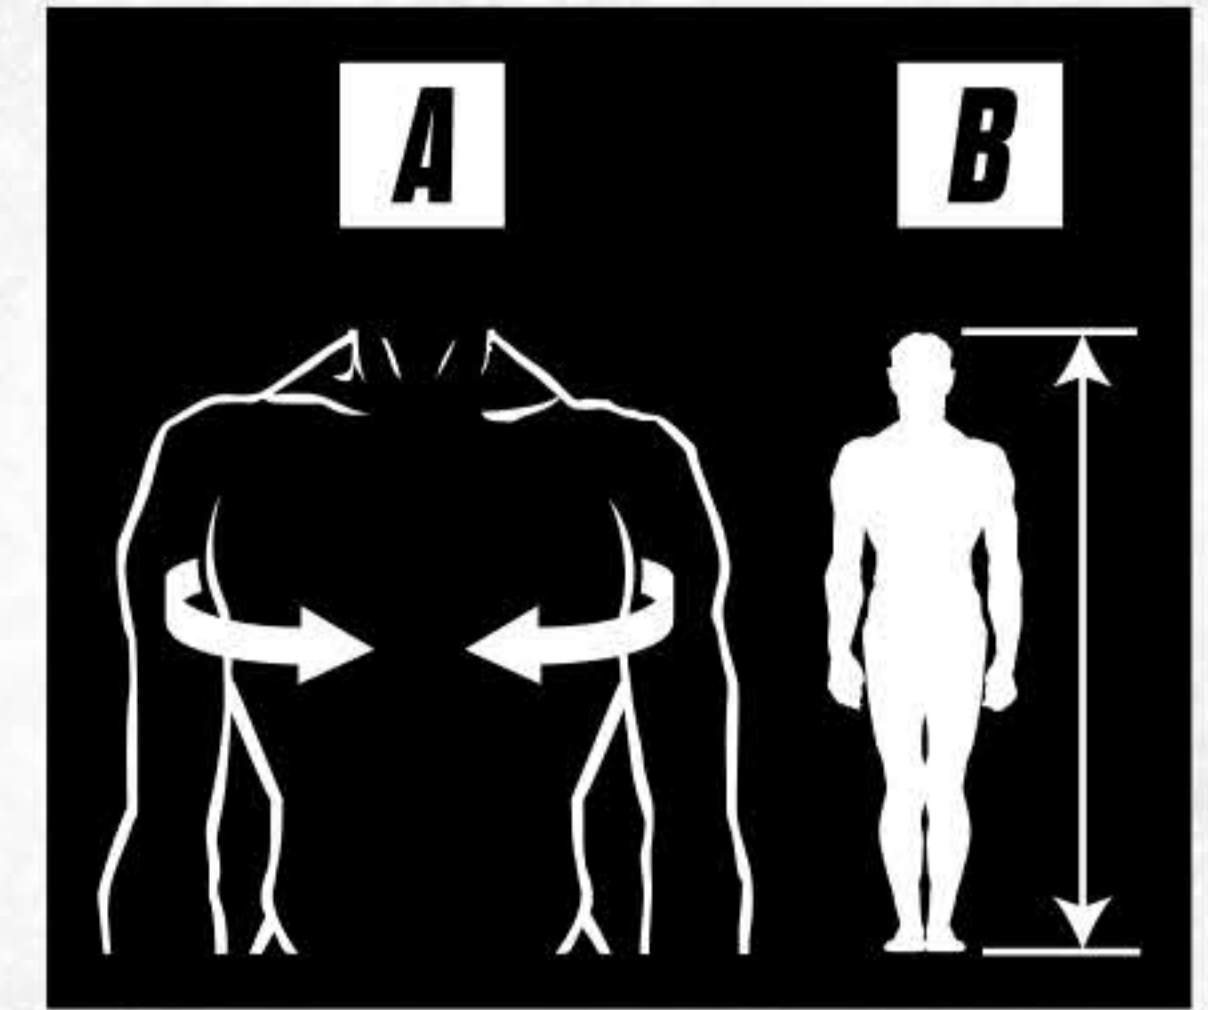

PROTECTIVE SIZING CHART

SHOULDER PADS

SR

SMALL

A] 34" - 37"
86 CM - 94 CM
B] 5'4" - 5'7"
163 CM - 170 CM

MEDIUM

A] 37" - 40"
94 CM - 102 CM
B] 5'7" - 5'10"
170 CM - 178 CM

LARGE

A] 40" - 43"
102 CM - 109 CM
B] 5'10" - 6'2"
178 CM - 188 CM

X-LARGE

A] 43" - 46"
109 CM - 117 CM
B] 6'0" +
183 CM +

JR

SMALL

A] 28" - 30"
71 CM - 76 CM
B] 4'4" - 4'8"
132 CM - 142 CM

MEDIUM

A] 30" - 32"
76 CM - 81 CM
B] 4'8" - 5'2"
142 CM - 157 CM

LARGE

A] 32" - 35"
81 CM - 89 CM
B] 5'2" - 5'6"
157 CM - 168 CM

YT

SMALL

A] 23" - / 58 CM -
B] 3'4" - / 102 CM -

MEDIUM

A] 23" - 25"
58 CM - 64 CM
B] 3'4" - 4'0"
102 CM - 122 CM

LARGE